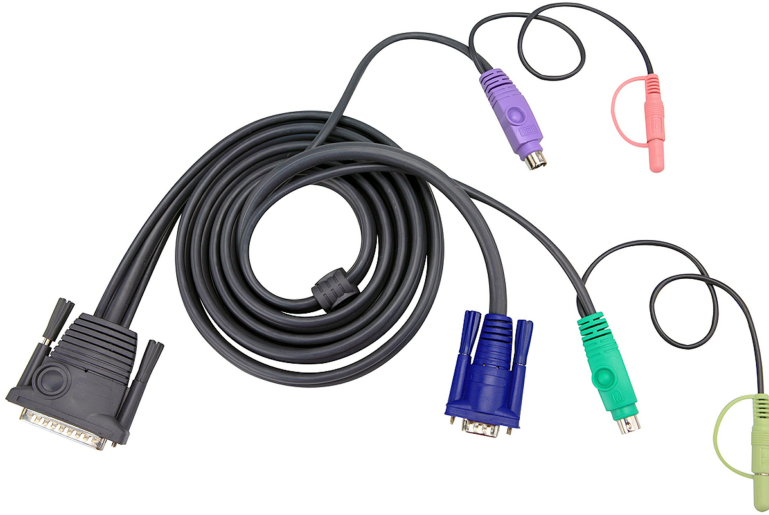

## 2L-1705P

5M PS/2 KVM Cable with Audio

PC Connector: HDB,PS/2 and Audio

Console Connector:DB-25

Length:5m

Please see "[KVM Cables Table](#)" for compatible products

### Specifications

TO PC/Source Interface	
PS/2	6 pin mini-DIN Male
VGA	HDB-15 Male
Mini Stereo Jack	Audio Plugs (Mic & Speaker)
TO Switch Interface	
Daisy Chain Input	DB-25 Male