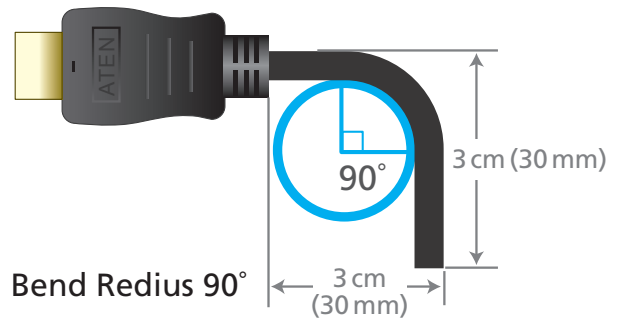

Gold-plated connectors

HDMI™
HIGH DEFINITION MULTIMEDIA INTERFACE

4K 4096x2160

4K 3840x2160

Features

- Crystal-clear video up to 4K DCI (4096 x 2160 @ 30 Hz), 4K UHD (3840 x 2160 @ 30 Hz), and 1080p @ 60 Hz signals
- HDMI Ethernet Channel functionality: additional dedicated data channel supports networking*
- HDMI (3D, Deep Color, 4K) and HDCP 2.2 compatible
- Gold-plated connectors for reliable transmissions
- Available in lengths from 2 to 20 m
- RoHS-compliant
- Bend Radius 90°**s

Note:

- * Feature only available if linked devices are HDMI Ethernet Channel enabled
- ** Swings 100 times between angles of +/- 90 degrees, at a frequency of 13 times per minute

Specifications

Video Resolution	Up to 4096 x 2160 @ 30 Hz
Physical Properties	
Cable Length	2 m, 3 m, 5 m, 10 m, 15 m, 20 m
Cable Color	Black
Cable Outer Dimension	2L-7D02H-1 / 2L-7D03H / 2L-7D05H: 6.0 + - 0.2 mm
	2L-7D10H: 7.3 + - 0.2 mm
	2L-7D15H / 2L-7D20H: 10.0 + - 0.2 mm
Conductor Gauge	2L-7D02H-1 / 2L-7D03H / 2L-7D05H: 30 AWG
	2L-7D10H: 28 AWG
	2L-7D15H: 24 AWG
	2L-7D20H: 26 AWG
Conductor Material	Tinned Copper
Connector Plating	Gold
Connector Type	HDMI (19 pin) Male to Male
Cable Shield Type	Aluminum Foil
Cable Jacket Type	PVC
Environmental	
Operating Temperature	80° C
Rating	UL VW-1 (Flame rate), CSA