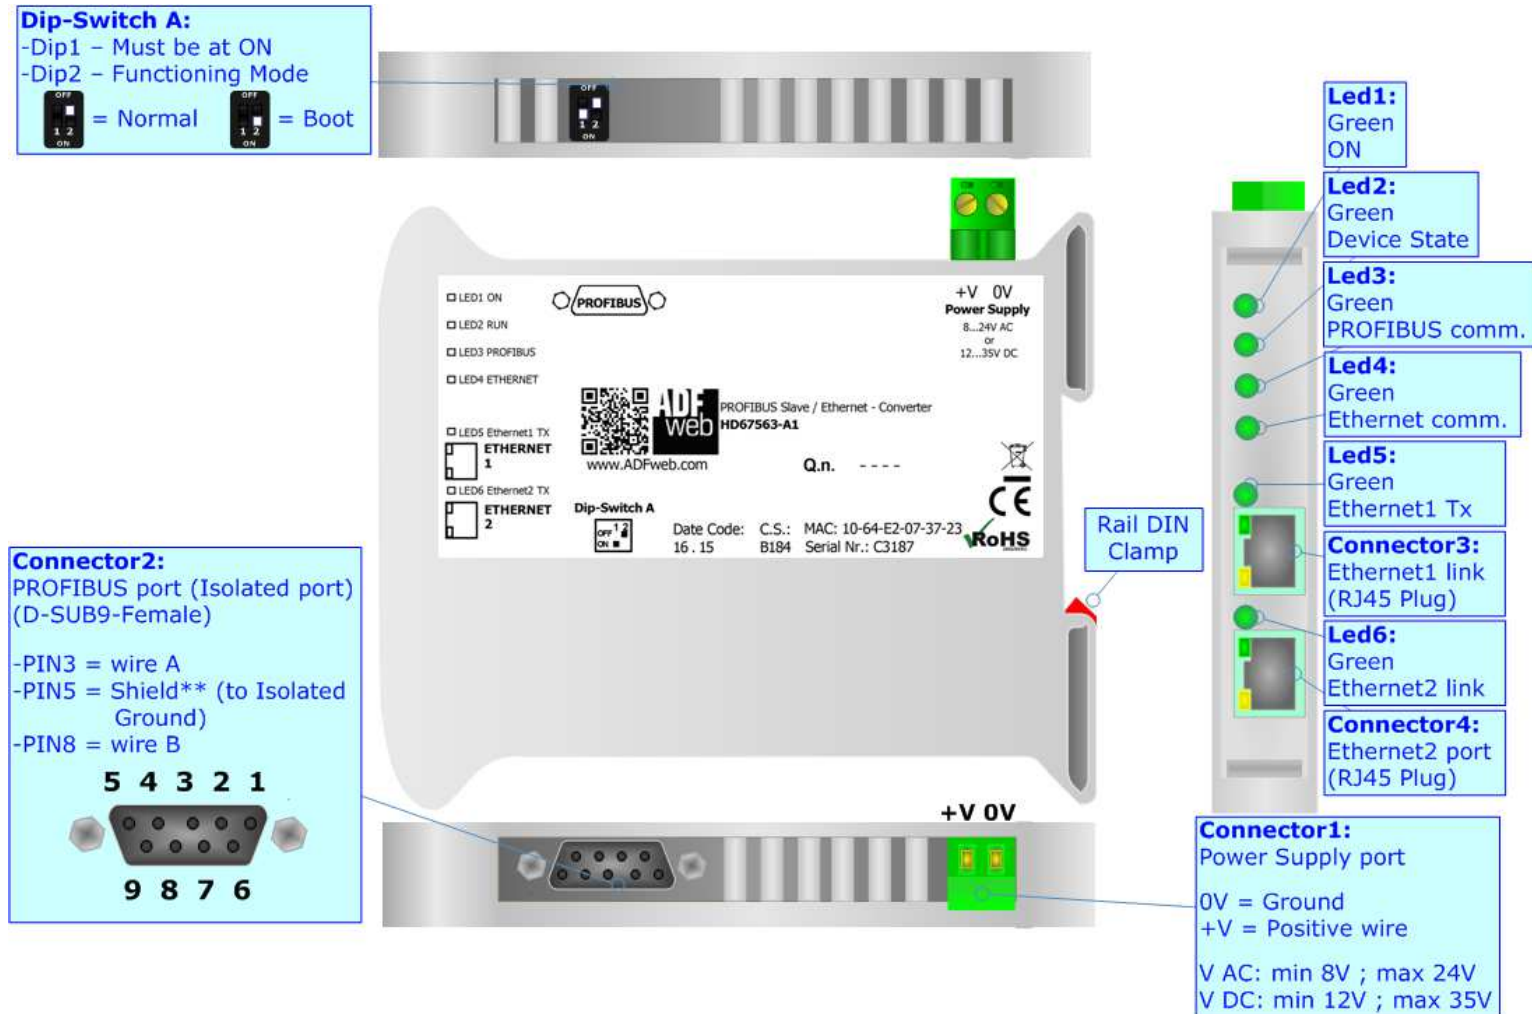

ADITECH

ICT Private Limited

PROFIBUS Slave / Ethernet - Converter

For Website information:

Benefits and Main Features:

- ⊕ Triple electrical isolation
- ⊕ Two Ethernet ports (A1 version)
- ⊕ Temperature range: -40°C/+85°C (-40°F/+185°F)

CONNECTION SCHEME:

Figure 1a: Connection scheme