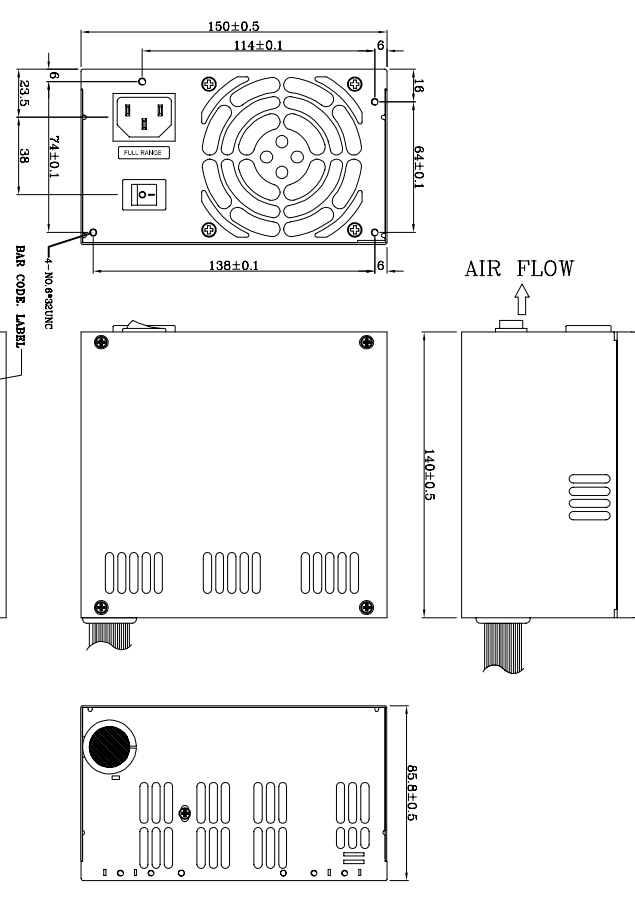

MECHANICAL DRAWING

OAD10004070

FSP400-60GHC,(A33002)

Released Date:2010/1/19-8:52:11

REF. ID.	PIN NO.	SIGNAL	WIRE COLOR	GAUZE	CONNECTOR TYPE	CABLE LENGTH
P1	1	+3.3VDC	ORANGE	18	MOLEX 39-01-2240 or EQUIV.	320 ±20 mm
	2	+3.3VDC	ORANGE	18		
	3	COM	BLACK	18		
	4	+5VDC	RED	18		
	5	COM	BLACK	18		
	6	+5VDC	RED	18		
	7	COM	BLACK	18		
	8	PW-OK	GRAY	24		
	9	+5Vsb	PURPLE	20		
	10	+12V1	YELLOW	16		
	11	+12V1	YELLOW	16		
	12	+3.3VDC	ORANGE	18		
	13	+3.3VDC	ORANGE	18		
	14	-12VDC	BROWN	24		
	15	COM	BLACK	18		
	16	PS-ON	GREEN	24		
	17	COM	BLACK	18		
	18	COM	BLACK	18		
	19	COM	BLACK	18		
	20	COM	BLACK	18		
	21	+5VDC	RED	18		
	22	+5VDC	RED	18		
	23	+5VDC	RED	18		
	24	COM	BLACK	18		
PA	1	+3.3V	ORANGE	20	MOLEX SP-67962-0011 320 ±20 mm or EQUIV.	
	2	COM	BLACK	20		
	3	+5V	RED	20		
	4	COM	BLACK	20		
PC	1	+12V1	YELLOW	20	MOLEX SP-67962-001 150±10mm or EQUIV.	
	2	COM	BLACK	20		
	3	+5V	RED	20		
	4	COM	BLACK	20		
PB	1	+12V1	YELLOW	20	WST P4-1400033A+ P4-1400033A8 320 ±20 mm or EQUIV.	
	2	COM	BLACK	16		
	3	COM	BLACK	16		
	4	COM	BLACK	16		
P3	5	+12V2	YEL./BLK	16		
	6	+12V2	YEL./BLK	16		
	7	+12V2	YEL./BLK	16		
	8	+12V1	YEL./BLK	16		
	1	+12V1	YELLOW	20		
	2	COM	BLACK	20		
	3	COM	BLACK	20		
	4	+5V	RED	20		
P4	1	+12V1	YELLOW	22	AMP 1-480424-0 320 ±20 mm or EQUIV.	
	2	COM	BLACK	22		
	3	COM	BLACK	22		
	4	+5V	RED	22		
P5	1	+12V1	YELLOW	22	AMP 1-480424-0 150±10mm or EQUIV.	
	2	COM	BLACK	22		
	3	COM	BLACK	22		
	4	+5V	RED	22		
P6	1	+5V	RED	24	AMP 171822-4 150±10mm or EQUIV.	
	2	COM	BLACK	24		
	3	COM	BLACK	24		
	4	+12V1	YELLOW	24		

NOTE:

1. ALL THE LENGTH OF OUTPUT WIRES EXCLUDE HOUSING.
2. 產地標籤依業務指示加貼;

P/N: 9PA4006102

MODEL NO. : FSP400-60GH(CA33002)	TITLE: ASSY	SHEET: 1 OF 1	REV: 01
R&D(8)	PE	DRAWN	DATE
		XIAHDUYJ	JAN.18.2010

Mechanical Drawing(外觀/機構圖) 表單編號: 000P-0111

UNIT:mm