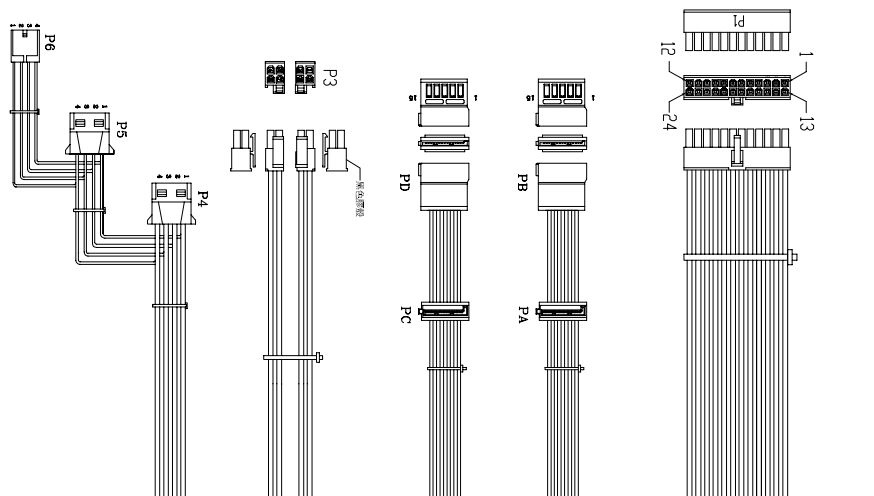

MECHANICAL DRAWING

OAD10004070

FSP400-60GHC,(A33002)

Released Date:2010/1/19-8:52:11

REF. ID.	PIN NO.	SIGNAL	WIRE COLOR	GAUZE	CONNECTOR TYPE	CABLE LENGTH
P1	1	+3.3VDC	ORANGE	18	MOLEX 39-01-2240 or EQUIV.	320 ±20 mm
	2	+3.3VDC	ORANGE	18		
	3	COM	BLACK	18		
	4	+5VDC	RED	18		
	5	COM	BLACK	18		
	6	+5VDC	RED	18		
	7	COM	BLACK	18		
	8	PW-OK	GRAY	24		
	9	+5Vsb	PURPLE	20		
	10	+12V1	YELLOW	16		
	11	+12V1	YELLOW	16		
	12	+3.3VDC	ORANGE	18		
	13	+3.3VDC	ORANGE	18		
	14	-12VDC	BROWN	24		
	15	COM	BLACK	18		
	16	PS-ON	GREEN	24		
	17	COM	BLACK	18		
	18	COM	BLACK	18		
	19	COM	BLACK	18		
	20	COM	BLACK	18		
	21	+5VDC	RED	18		
	22	+5VDC	RED	18		
	23	+5VDC	RED	18		
	24	COM	BLACK	18		
PA	1	+3.3V	ORANGE	20	MOLEX SP-67962-0011 320 ±20 mm or EQUIV.	
	2	COM	BLACK	20		
	3	+5V	RED	20		
	4	COM	BLACK	20		
PC	1	+12V1	YELLOW	20	MOLEX SP-67962-001 150±10mm or EQUIV.	
	2	COM	BLACK	20		
	3	+5V	RED	20		
	4	COM	BLACK	20		
PB	1	+12V1	YELLOW	20	WST P4-1400033A+ P4-1400033A8 320 ±20 mm or EQUIV.	
	2	COM	BLACK	16		
	3	COM	BLACK	16		
	4	COM	BLACK	16		
P3	5	+12V2	YEL./BLK	16		
	6	+12V2	YEL./BLK	16		
	7	+12V2	YEL./BLK	16		
	8	+12V1	YEL./BLK	16		
	1	+12V1	YELLOW	20		
	2	COM	BLACK	20		
	3	COM	BLACK	20		
	4	+5V	RED	20		
P4	1	+12V1	YELLOW	22	AMP 1-480424-0 320 ±20 mm or EQUIV.	
	2	COM	BLACK	22		
	3	COM	BLACK	22		
	4	+5V	RED	22		
P5	1	+12V1	YELLOW	22	AMP 1-480424-0 150±10mm or EQUIV.	
	2	COM	BLACK	22		
	3	COM	BLACK	22		
	4	+5V	RED	22		
P6	1	+5V	RED	24	AMP 171822-4 150±10mm or EQUIV.	
	2	COM	BLACK	24		
	3	COM	BLACK	24		
	4	+12V1	YELLOW	24		

NOTE:

1. ALL THE LENGTH OF OUTPUT WIRES EXCLUDE HOUSING.
2. 產地標籤依業務指示加貼;

P/N: 9PA4006102

MODEL NO. : FSP400-60GH(CA33002)	TITLE: ASSY	SHEET: 1 OF 1	REV: 01
R&D(8)	PE	DRAWN	DATE
		XIAHDUYJ	JAN.18.2010

Mechanical Drawing(外觀/機構圖) 表單編號: 000P-0111

UNIT:mm