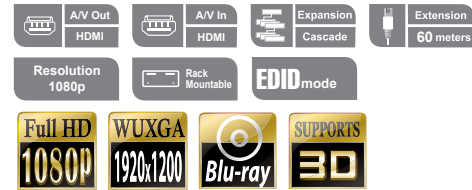

HDMI™

HIGH DEFINITION MULTIMEDIA INTERFACE

Specifications

Function		VS1804T	VS1808T	
Connectors	HDMI In	1 x HDMI Type A Female (Black)		
	HDMI Out	Local	1 x HDMI Type A Female (Black)	
	Line Out (Cat 5)	TMDS	4 x RJ-45 Female	8 x RJ-45 Female
		DDC	4 x RJ-45 Female	8 x RJ-45 Female
	RS-232	1 x DB-9 Female (Black)		
Power	1 x DC Jack			
Switches	EDID Mode	1 x 8-Position Switch		
	EDID Learn Mode	1 x Pushbutton		
LEDs	Power	1 (Green)		
	HDMI In	1 (Green)		
	HDMI Out	1 (Green)		
	EDID Learn	1 (Green / Red)		
Line Out	4 (Green)	8 (Green)		
Video	1080p @ 40 m; 1080i @ 60 m			
Power Consumption	DC 5.3 V, 8 W		DC 5.3 V, 13 W	
Environment	Operating Temp.	0° to 50° C		
	Storage Temp.	-20° to 60° C		
	Humidity	0 - 80% RH, Non-condensing		
Physical Properties	Housing	Metal		
	Weight	2.10 kg	2.15 kg	
	Dimensions (L x W x H)	43.72 x 15.78 x 4.40 cm