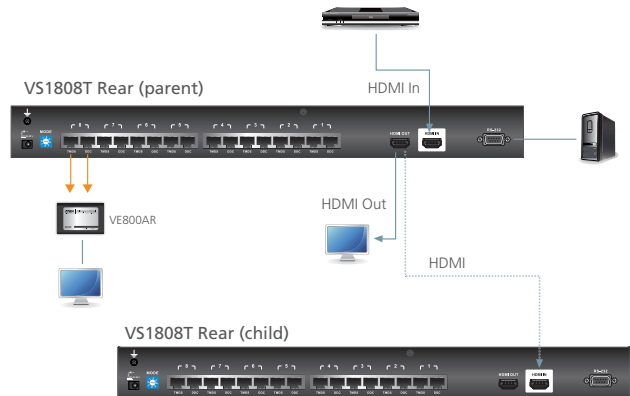

HDMI™

HIGH DEFINITION MULTIMEDIA INTERFACE

Specifications

Function		VS1804T	VS1808T	
Connectors	HDMI In	1 x HDMI Type A Female (Black)		
	HDMI Out	Local	1 x HDMI Type A Female (Black)	
	Line Out (Cat 5)	TMDS	4 x RJ-45 Female	8 x RJ-45 Female
		DDC	4 x RJ-45 Female	8 x RJ-45 Female
	RS-232	1 x DB-9 Female (Black)		
Power	1 x DC Jack			
Switches	EDID Mode	1 x 8-Position Switch		
	EDID Learn Mode	1 x Pushbutton		
LEDs	Power	1 (Green)		
	HDMI In	1 (Green)		
	HDMI Out	1 (Green)		
	EDID Learn	1 (Green / Red)		
Line Out	4 (Green)	8 (Green)		
Video	1080p @ 40 m; 1080i @ 60 m			
Power Consumption	DC 5.3 V, 8 W		DC 5.3 V, 13 W	
Environment	Operating Temp.	0° to 50° C		
	Storage Temp.	-20° to 60° C		
	Humidity	0 - 80% RH, Non-condensing		
Physical Properties	Housing	Metal		
	Weight	2.10 kg	2.15 kg	
	Dimensions (L x W x H)	43.72 x 15.78 x 4.40 cm