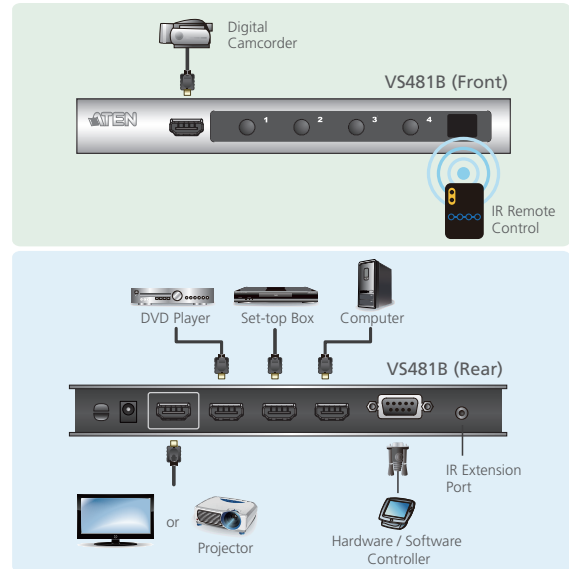

Specifications

Function	VS481B
Video Input	
Interface	4 x HDMI Type A Female (Black)
Impedance	100 Ω
Max. Distance	1.8 m
Video Output	
Interface	1 x HDMI Type A Female (Black)
Impedance	100 Ω
Max. Distance	15 m
Video	
Max. Data Rate	9 Gbps (3 Gbps Per Lane)
Max. Pixel Clock	300 MHz
Compliance	HDMI (3D, Deep Color, 4K); HDCP 2.2 Compatible Consumer Electronics Control (CEC)
Max. Resolution	Up to 4096 x 2160 / 3840 x 2160 @ 60Hz (4:2:0); 4096 x 2160 / 3840 x 2160 @ 30Hz (4:4:4)
Max. Distance	Up to 15 m
Audio	
Input	4 x HDMI Type A Female (Black)
Output	1 x HDMI Type A Female (Black)
Control	
RS-232	Connector: 1 x DB-9 Female (Black) Baud Rate and Protocol: Baud Rate: 19200, Data Bits: 8, Stop Bits: 1, Parity: No, Flow Control: No
IR	1 x Mini Stereo Jack Female (Black)
Power	
Connectors	Connector: 1 x DC Jack; Consumption: 5 VDC, 5W
Consumption	5 VDC, 5W
Environmental	
Operating Temperature	0 - 50°C
Storage Temperature	-20 - 60°C
Humidity	0 - 80% RH, Non-Condensing
Physical Properties	
Housing	Metal
Weight	0.48 kg
Dimensions (L x W x H)	20.00 x 8.25 x 2.50 cm