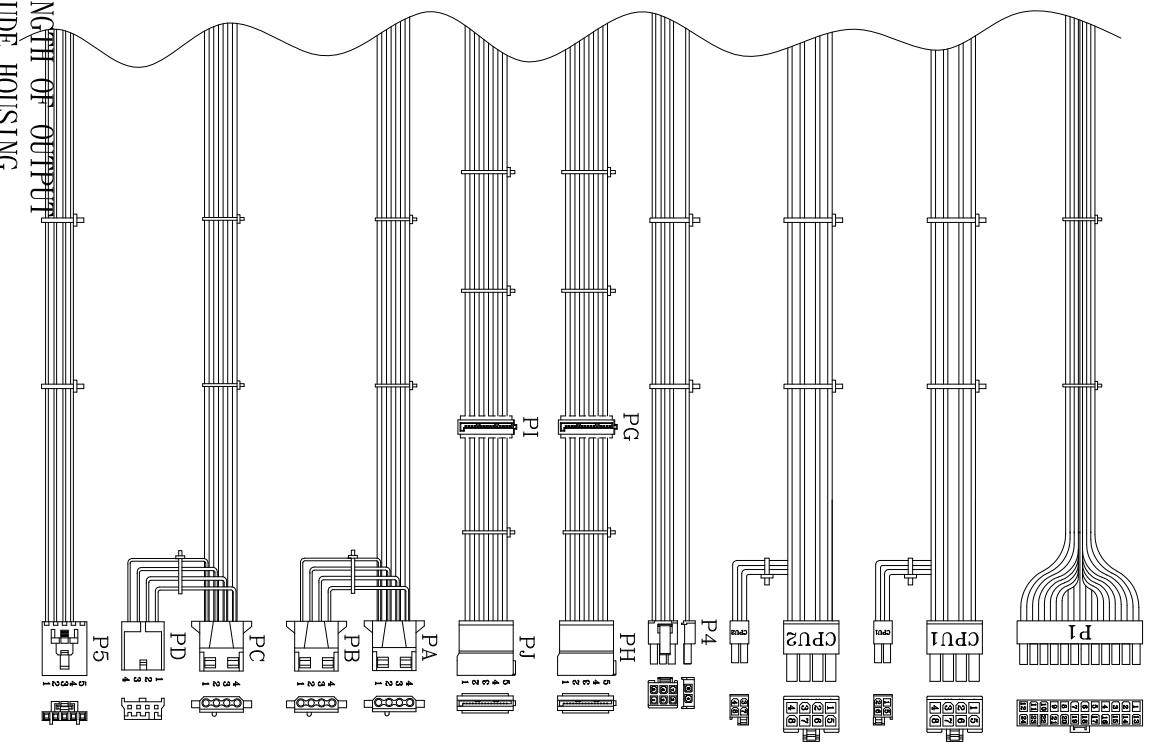

P/N: 9PR7000705